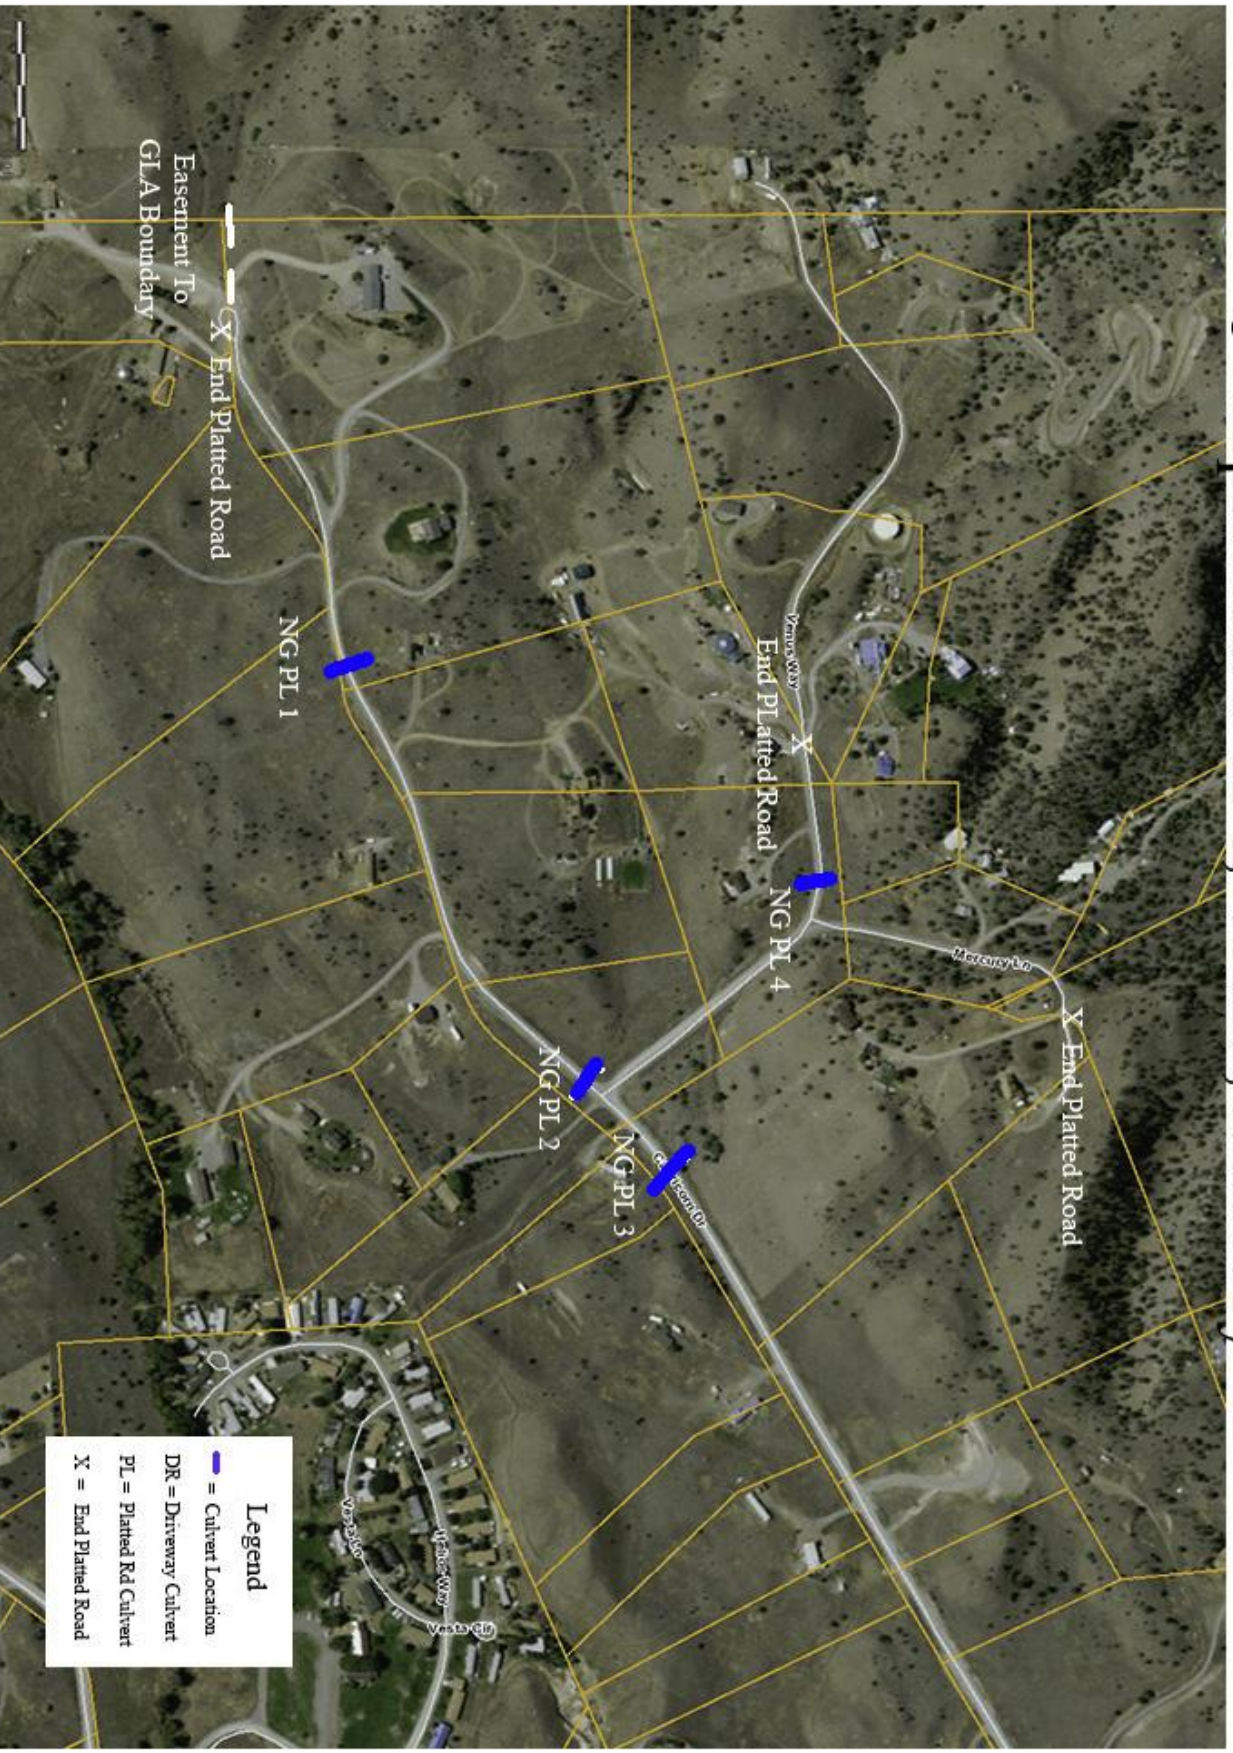

# NG 4 - Gemini 2 of 2, Caspari Way

# NG 5 - Orion Way

# 6 Capricorn 1 of 4, Venus, Mercury, Capricorn

**Legend**  
— = Culvert Location  
DR = Driveway Culvert  
PL = Platted Rd Culvert  
X = End Platted Road

# NG 9 -Jupiter Way