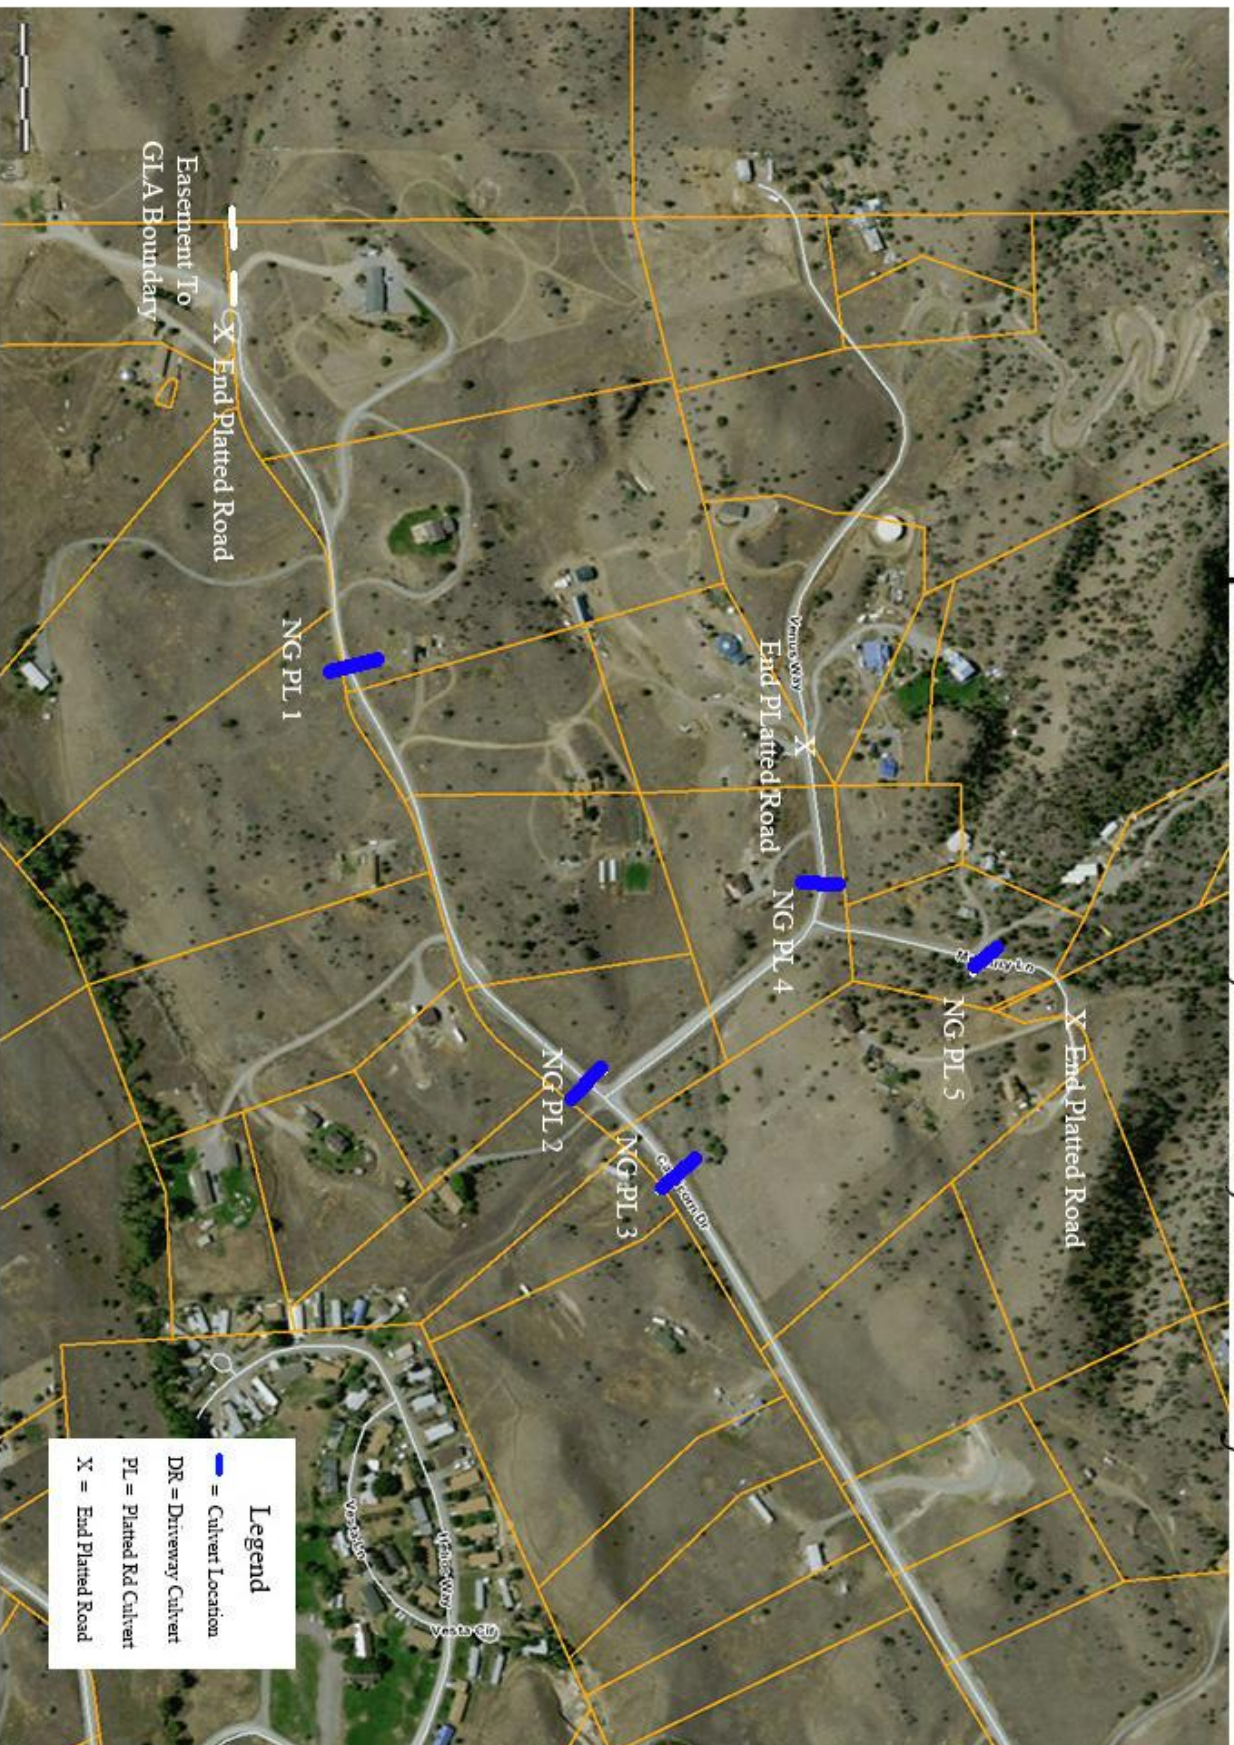

# NG 2 - Capricorn 1 of 4, Venus, Mercury

# NG 4 - Gemini 2 of 2, Caspari Way

# 6 Capricorn 1 of 4, Venus, Mercury, Capricorn

**Legend**  
— = Culvert Location  
DR = Driveway Culvert  
PL = Platted Rd Culvert  
X = End Platted Road

# NG 9 -Jupiter Way