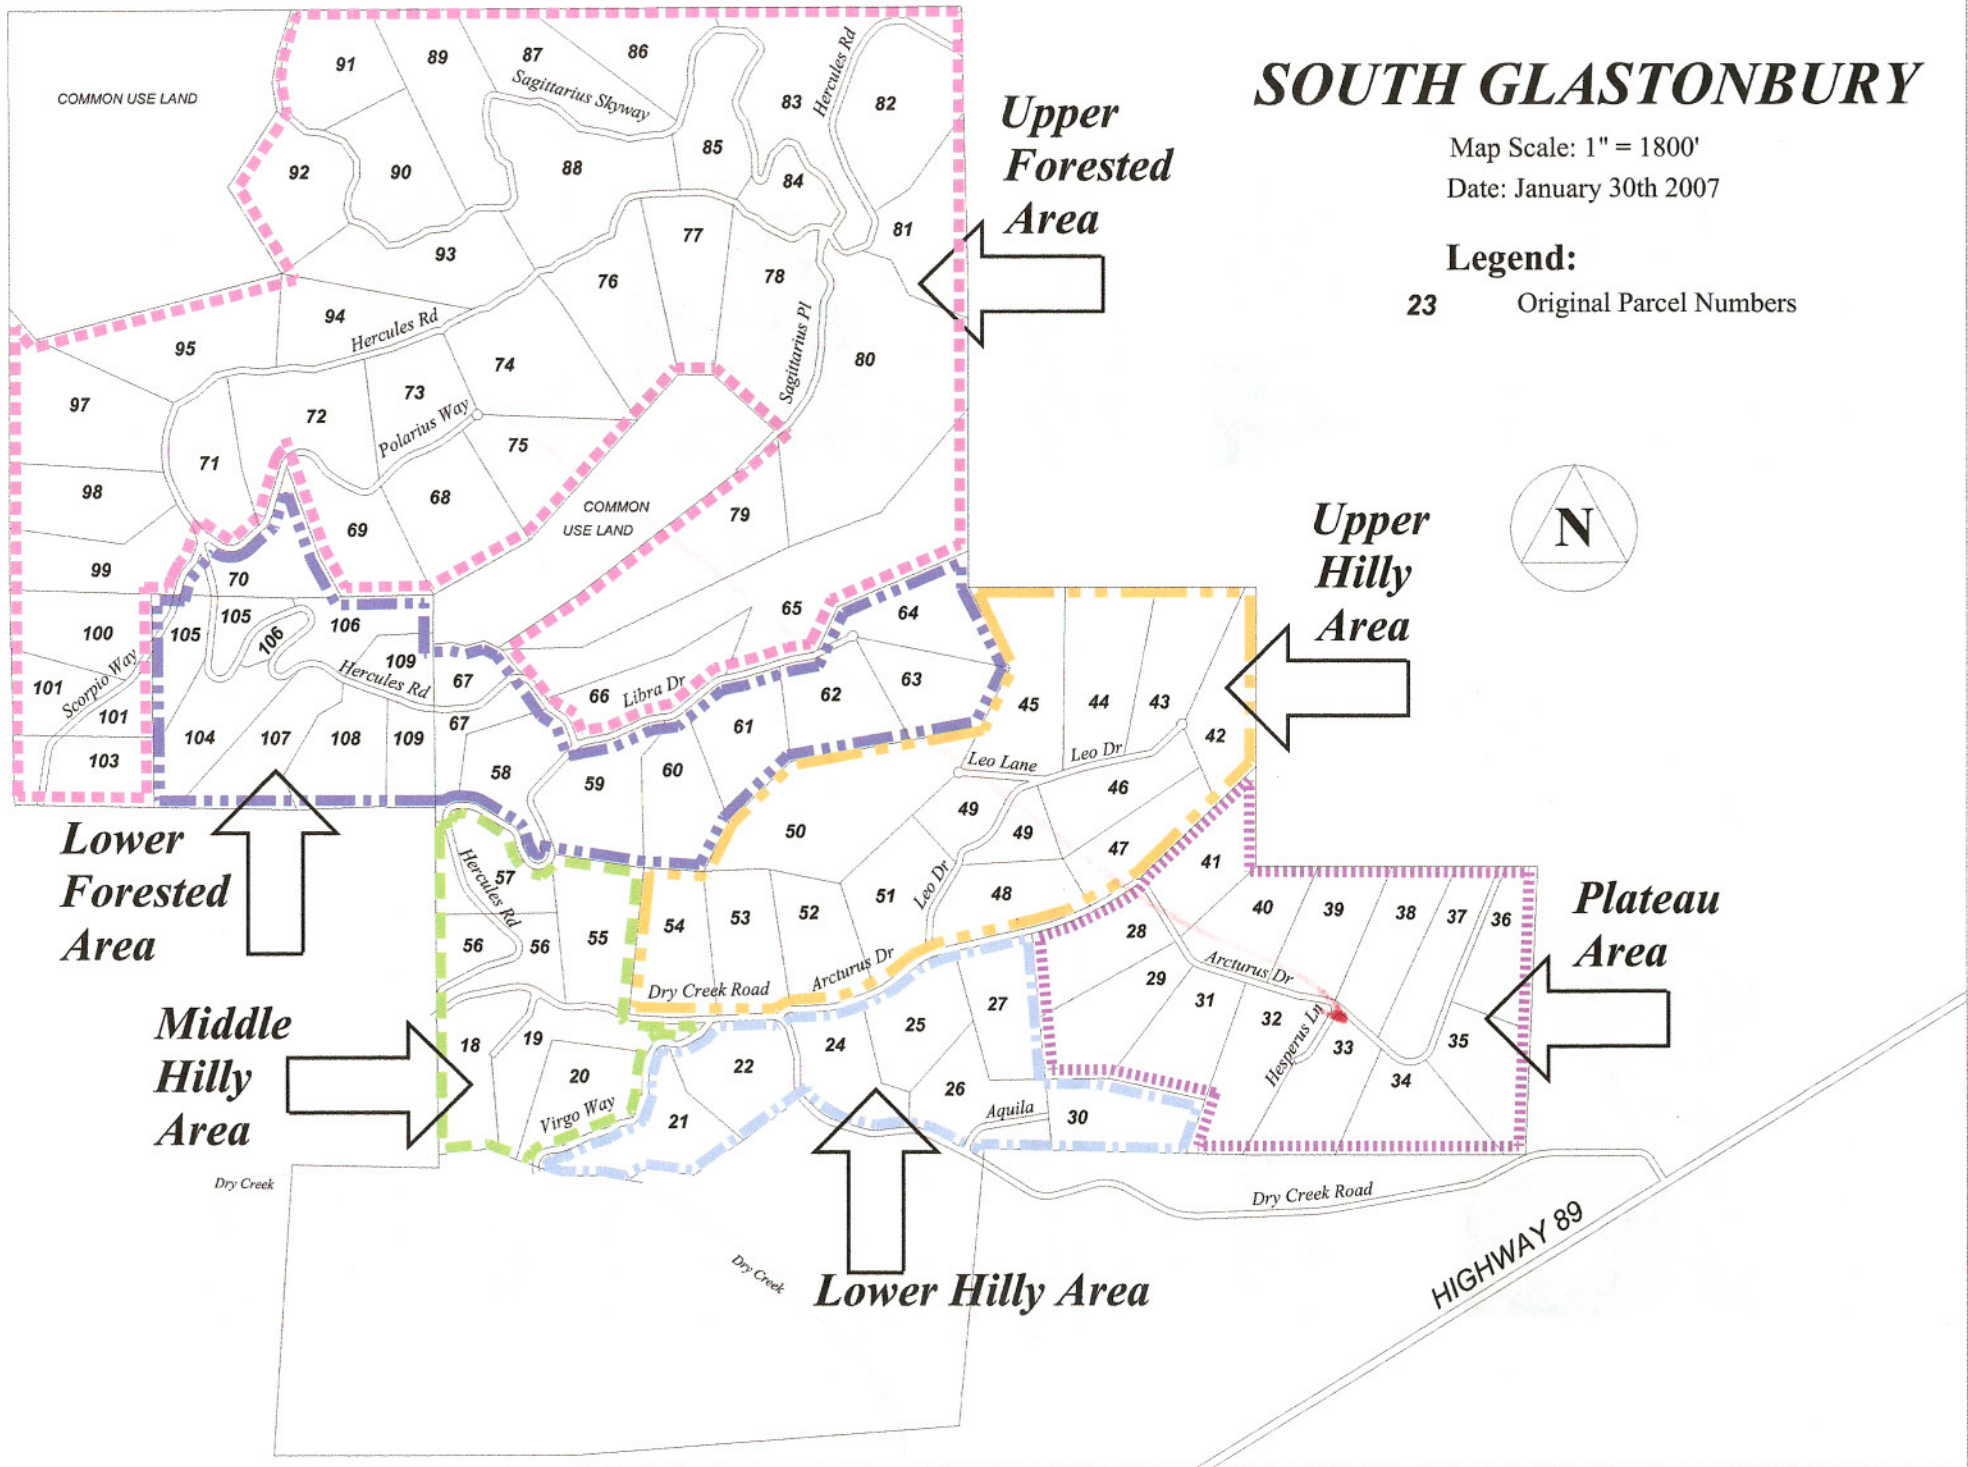

SOUTH GLASTONBURY

Map Scale: 1" = 1800'

Date: January 30th 2007

Legend:

23 Original Parcel Numbers

South Glastonbury