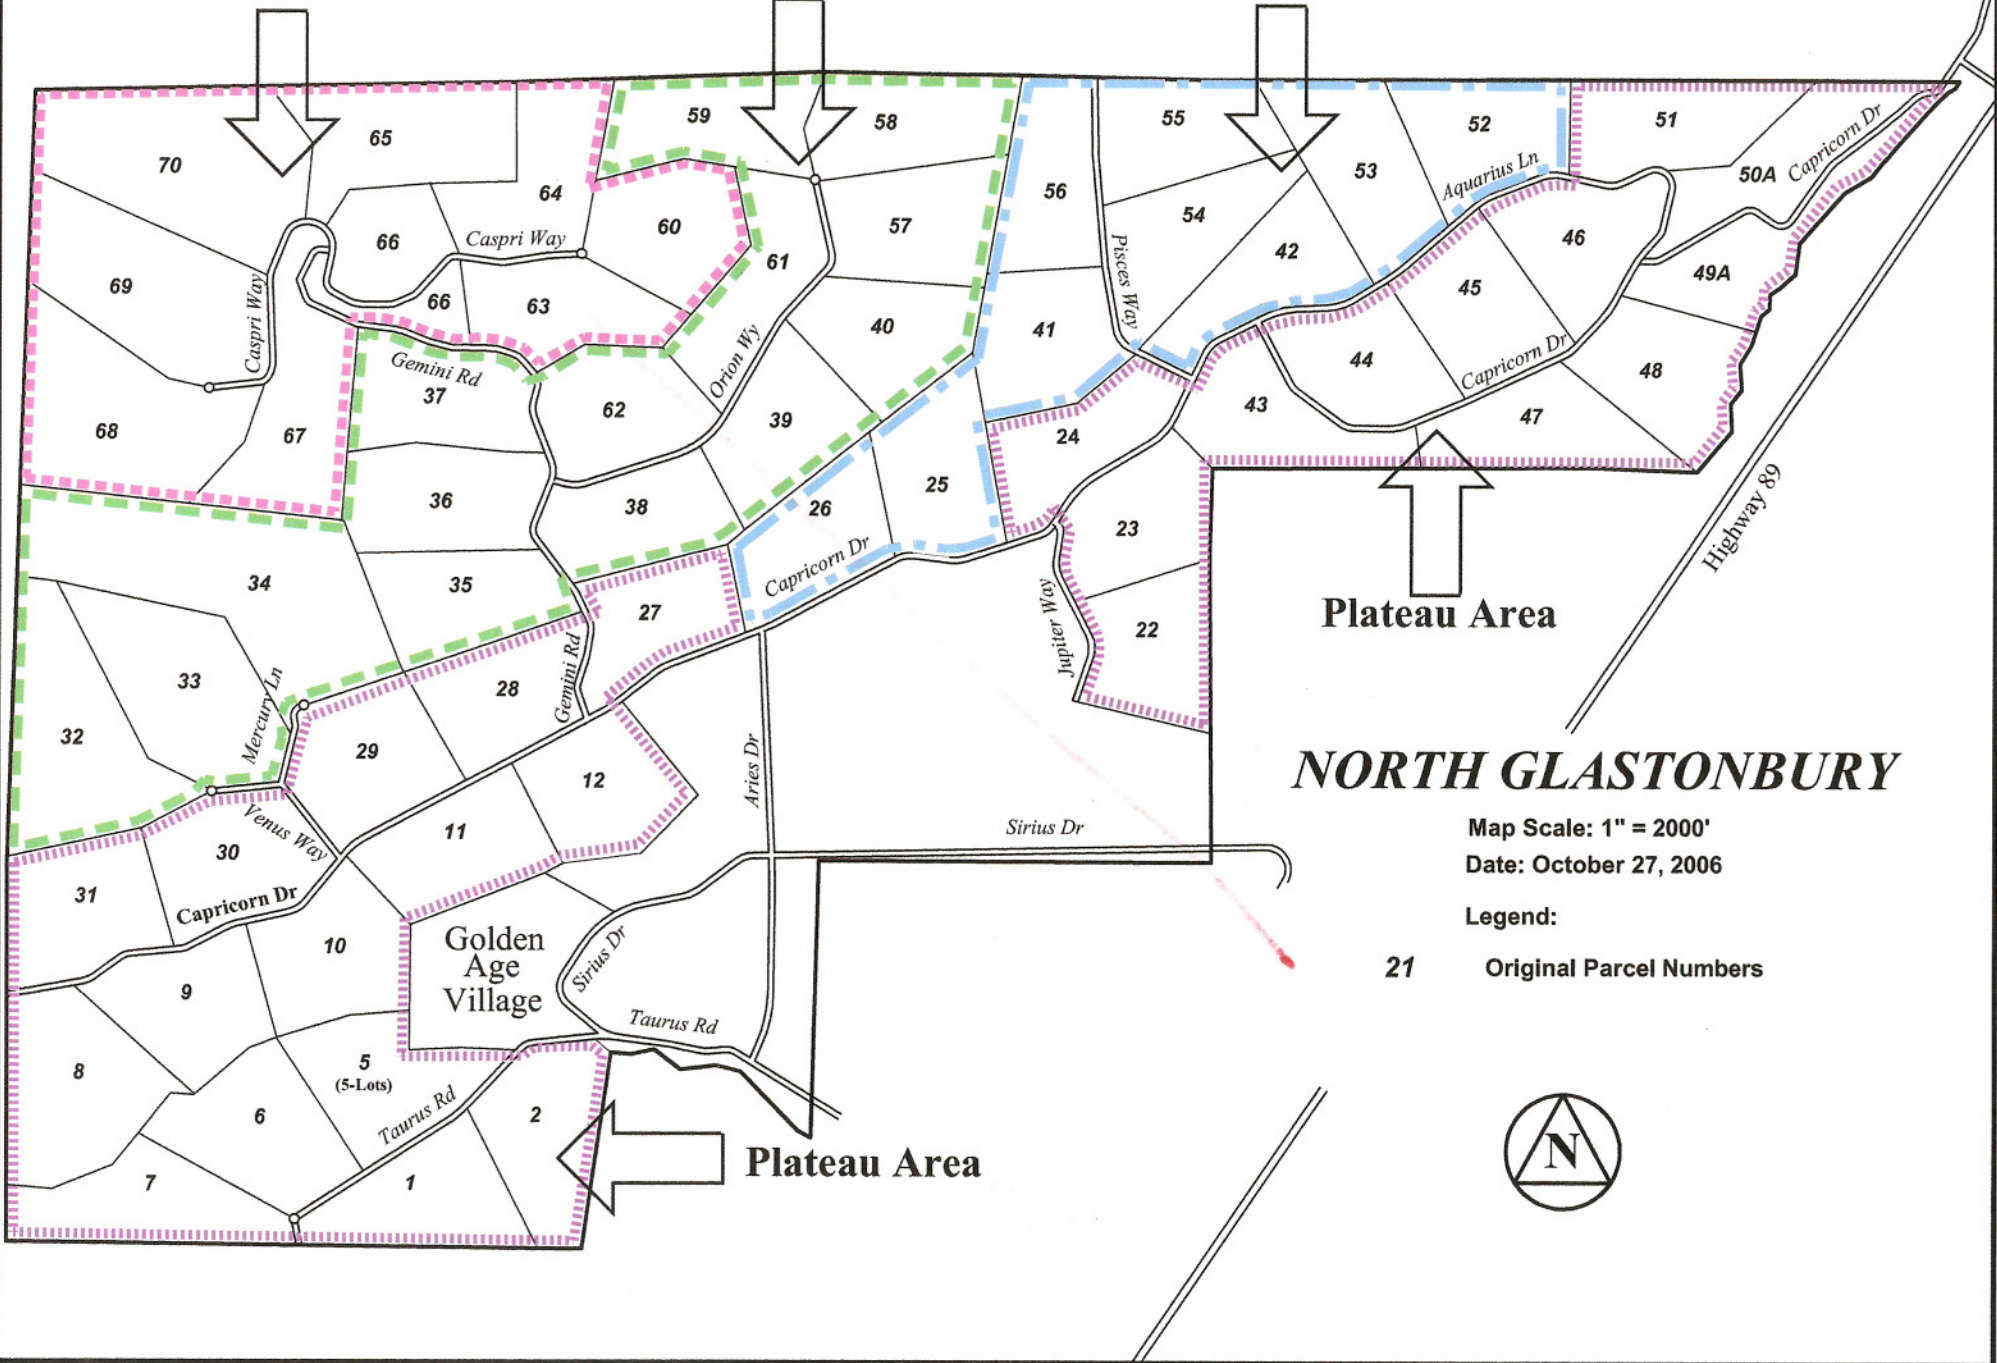

Upper Hilly Area

Middle Hilly Area

Lower Hilly Area

Plateau Area

NORTH GLASTONBURY

Map Scale: 1" = 2000'

Date: October 27, 2006

Legend:

21 Original Parcel Numbers